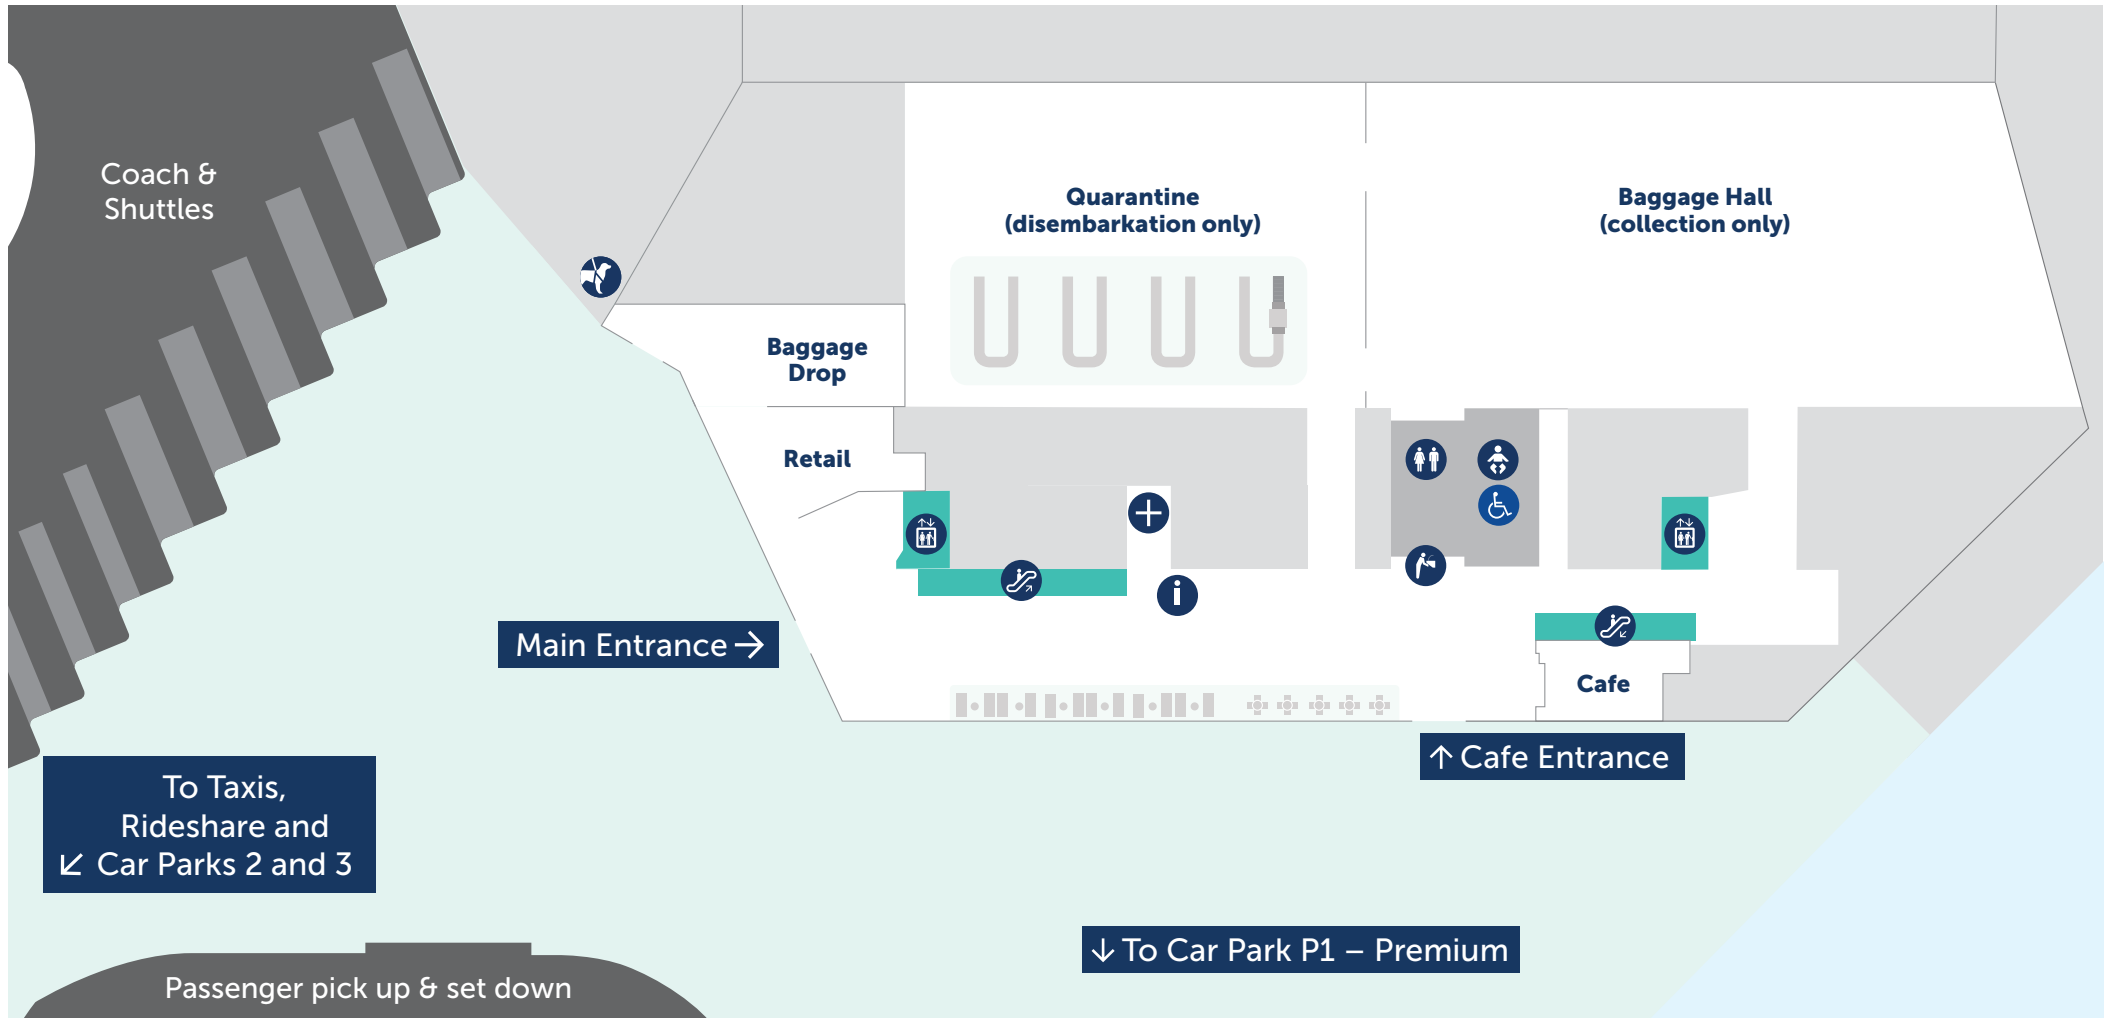

Brisbane International Cruise Terminal

Terminal ground floor and plaza area map

Services & Amenities

-  Accessible toilet (unisex)
-  Assistance animal toileting & watering area
-  Drinking fountain

-  First aid
-  Information
-  Lift

-  Parents room
-  Toilets
-  Travelator

Access to Level 1

- Access to Level 1 is via passenger lifts or travelators to:
- Check-in
 - Security
 - Immigration
 - Toilets

Brisbane International Cruise Terminal

Terminal Level 1 Map

Services & Amenities

-  ABF Tourist Refund Scheme
-  Accessible toilet (unisex)
-  Drinking fountain
-  Hearing loop
-  Passenger lift
-  Parents room
-  Toilets
-  Travelator

Access to Ground Floor

- Access to the ground floor is via passenger lifts or travelators to:
- Baggage Drop and Baggage Reclaim
 - Café and Retail
 - Quarantine (disembarkation only)
 - Building exit, Plaza Area
 - Car parks, taxi, rideshare and coach/shuttles